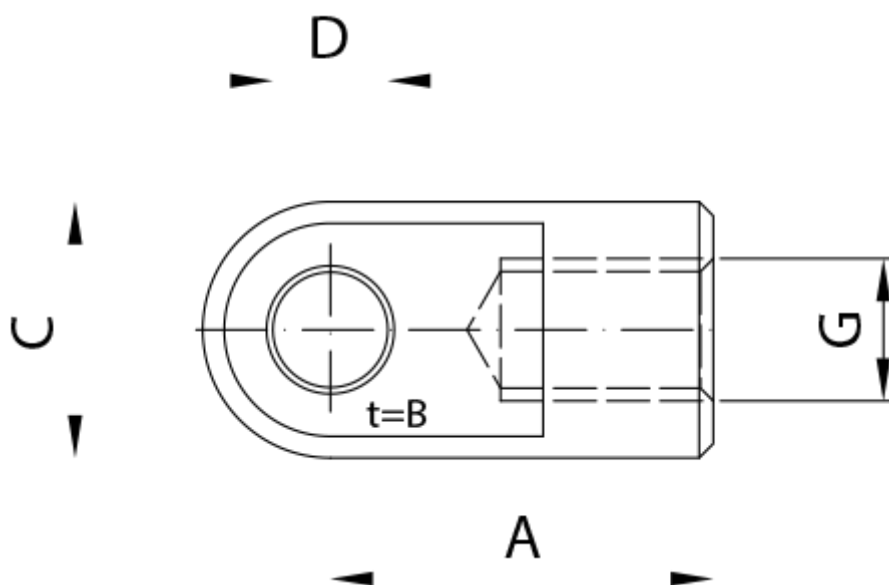

Article number: 04HAU27V2

Description: Stabilus Industry Line Eye Stainless steel AISI303/304  
Type AU27V2 M10, Ø 8,1 mm, B=10 mm

## Measures

A = 27  
B = 10  
C = 18  
D = 8.1  
G = M10